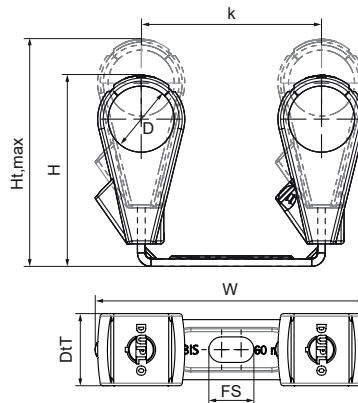

Walraven Duplo KS

(C1055)

for heating pipes

Features & benefits

- two clamps on connection bracket
- clamps can be repositioned when open or closed - only fixed when finally secured
- plastic clamp prevents noises which arise from expansion or contraction of the pipe
- adjustable distance between pipe and wall
- locking screw connected to band, which makes it impossible to lose screw
- material: connection bracket made of steel; connector made of PP (polypropylene)
- fire class B2
- recyclable, resistant to UV and ageing
- zinc plated
- temperature resistance from approx. -30 °C to approx. +90 °C (constant); short to approx. +110 °C

EPD

Product Number	Outside Pipe Diameter	Total Width x Total Height x Total Depth	Maximum Height	Fixing Slot	Heart To Heart Distance	Max. Wall Distance Center Clamp	Min. Wall Distance Center Clamp	Maximum Allowed Load Faz	Maximum Allowed Load Fax
Reference letter	D	W x H x DtT	Ht,max	FS	k			Fa,z	Fa,x
Unit description	mm	mm x mm x mm	mm	mm	mm	mm	mm	N	N
3225015	15	82 x 69 x 24	69	15x8,5	60	57	57	220	130
3225022	22	89 x 76 x 24	76	15x8,5	60	61	64	220	130